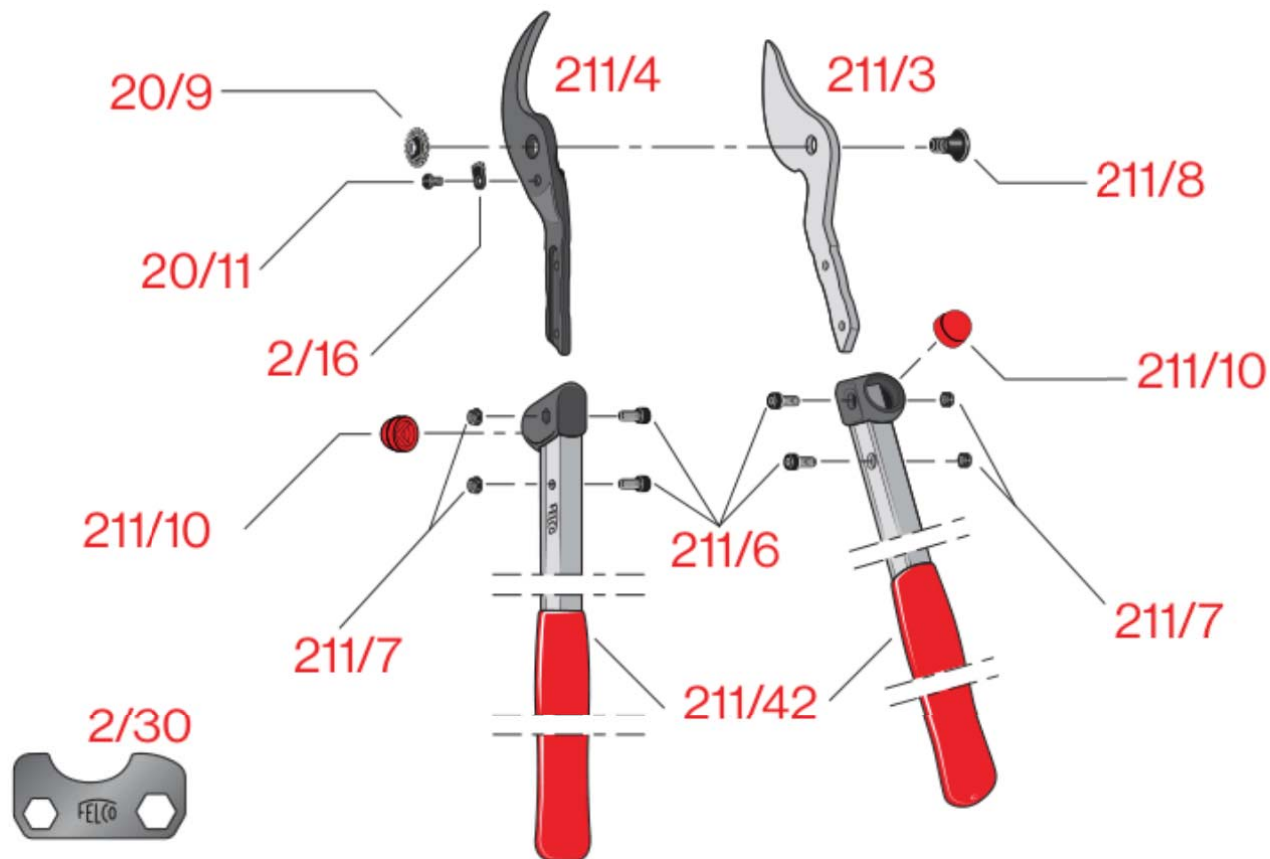

SELECT YOUR PART

211/3
Blade

211/4
Counter blade

211/42
Aluminium handles length 46 cm (18.1 in.)

211/6
Screw

211/94
Kit: nut, bolt

220/93
Kit: shock absorber

Blade
1x 211/3